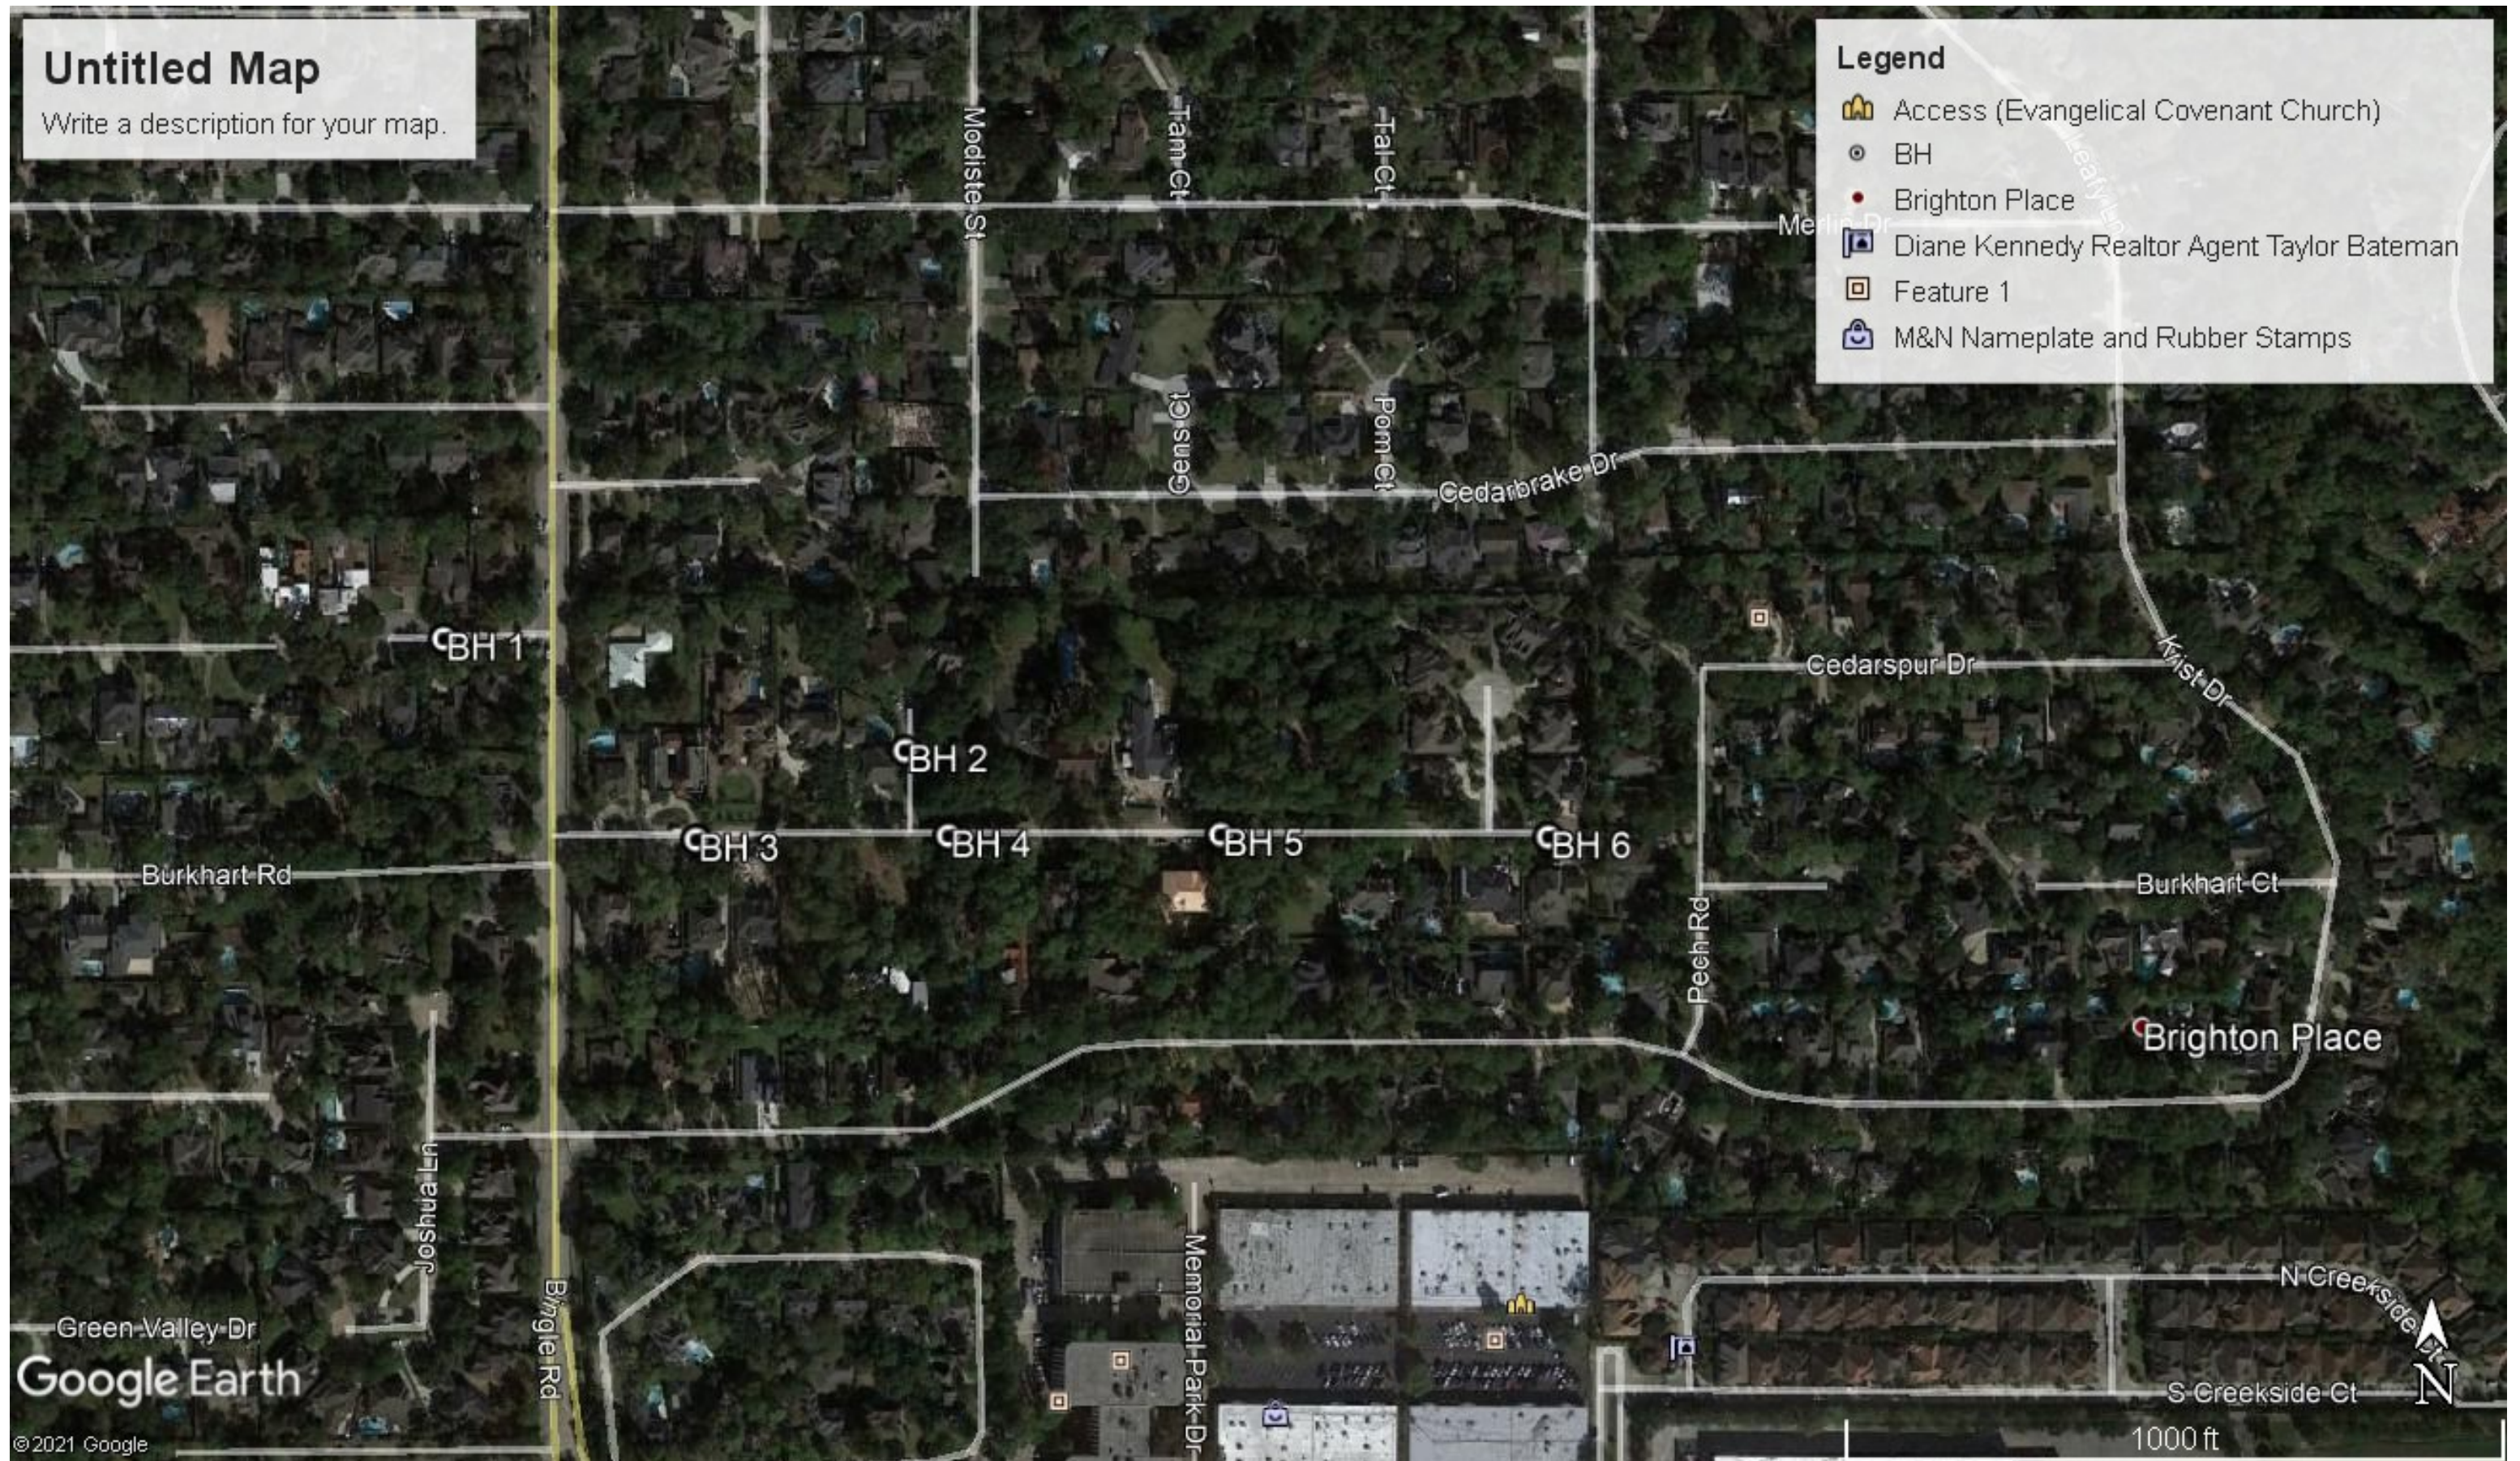

Untitled Map

Write a description for your map.

Legend

-  Access (Evangelical Covenant Church)
-  BH
-  Brighton Place
-  Diane Kennedy Realtor Agent Taylor Bateman
-  Feature 1
-  M&N Nameplate and Rubber Stamps

Google Earth

© 2021 Google

1000 ft