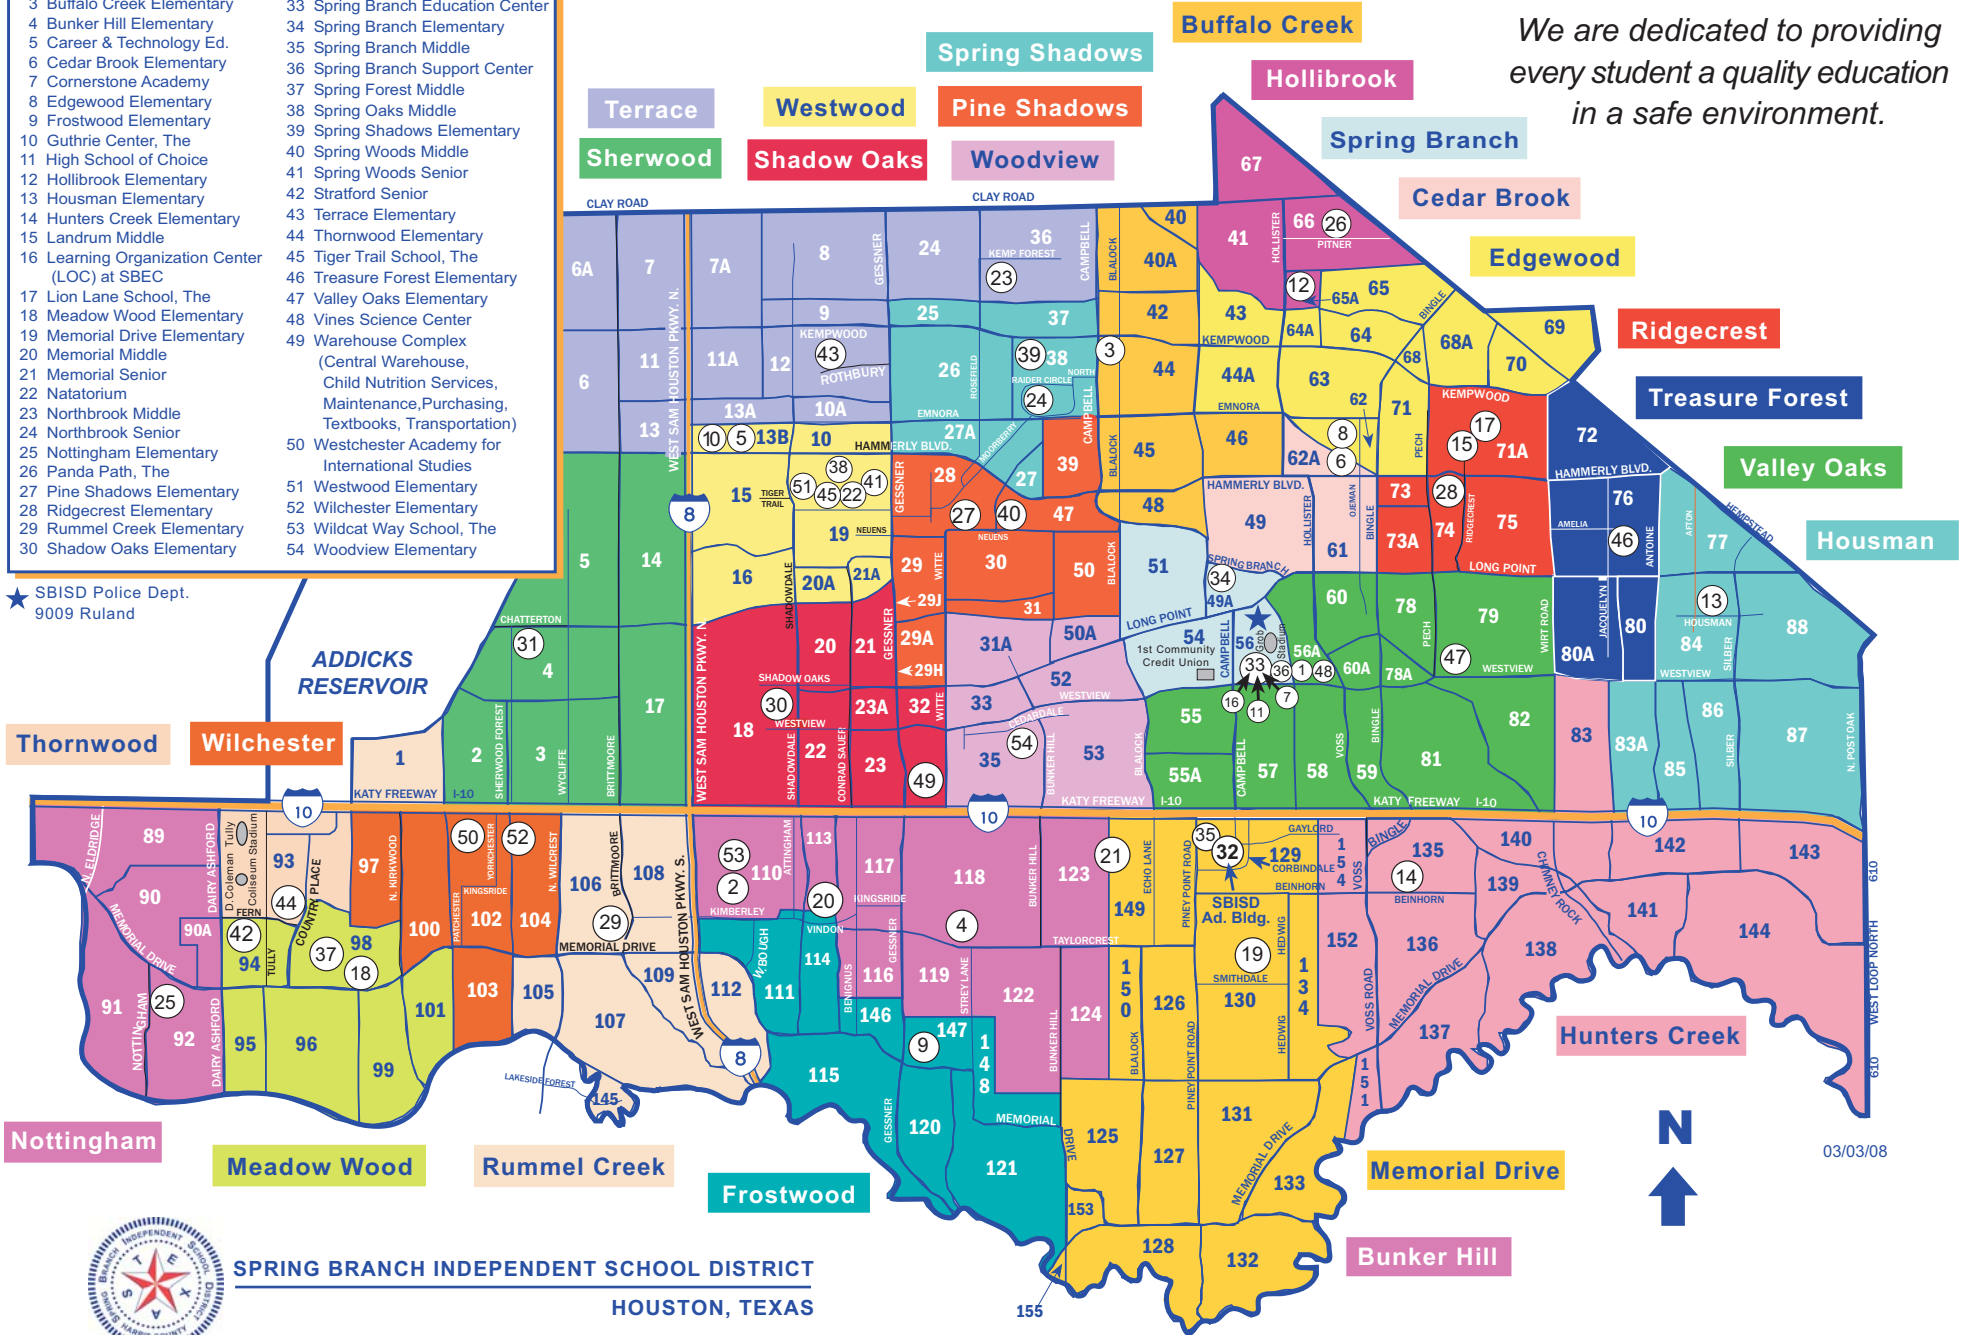

Elementary School Boundaries

We are dedicated to providing every student a quality education in a safe environment.

MAP KEY

Spring Branch Campus or Facilities Sites

- | | |
|---|--|
| 1 Bear Blvd. School, The | 31 Sherwood Elementary |
| 2 Bendwood Campus | 32 Spring Branch Administration |
| 3 Buffalo Creek Elementary | 33 Spring Branch Education Center |
| 4 Bunker Hill Elementary | 34 Spring Branch Elementary |
| 5 Career & Technology Ed. | 35 Spring Branch Middle |
| 6 Cedar Brook Elementary | 36 Spring Branch Support Center |
| 7 Cornerstone Academy | 37 Spring Forest Middle |
| 8 Edgewood Elementary | 38 Spring Oaks Middle |
| 9 Frostwood Elementary | 39 Spring Shadows Elementary |
| 10 Guthrie Center, The | 40 Spring Woods Middle |
| 11 High School of Choice | 41 Spring Woods Senior |
| 12 Hollibrook Elementary | 42 Stratford Senior |
| 13 Housman Elementary | 43 Terrace Elementary |
| 14 Hunters Creek Elementary | 44 Thornwood Elementary |
| 15 Landrum Middle | 45 Tiger Trail School, The |
| 16 Learning Organization Center (LOC) at SBEC | 46 Treasure Forest Elementary |
| 17 Lion Lane School, The | 47 Valley Oaks Elementary |
| 18 Meadow Wood Elementary | 48 Vines Science Center |
| 19 Memorial Drive Elementary | 49 Warehouse Complex (Central Warehouse, Child Nutrition Services, Maintenance, Purchasing, Textbooks, Transportation) |
| 20 Memorial Middle | 50 Westchester Academy for International Studies |
| 21 Memorial Senior | 51 Westwood Elementary |
| 22 Natatorium | 52 Wilchester Elementary |
| 23 Northbrook Middle | 53 Wildcat Way School, The |
| 24 Northbrook Senior | 54 Woodview Elementary |

★ SBISD Police Dept.
9009 Ruland

SPRING BRANCH INDEPENDENT SCHOOL DISTRICT
HOUSTON, TEXAS

03/03/08